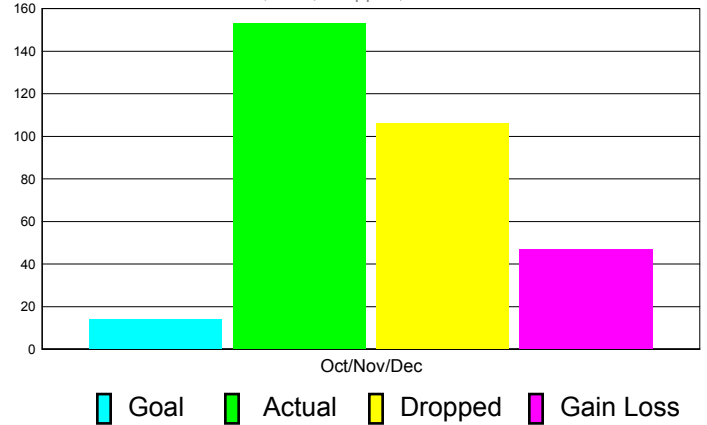

Membership Results 2011-2012

Goal, New, Dropped, Gain/Loss